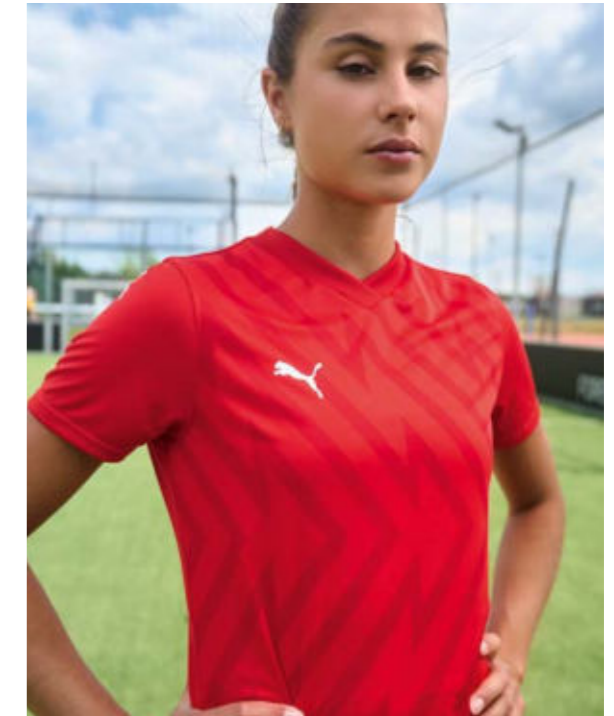

01

705754 teamGOAL Shorts Wmns

XS-XXL € 22.95*

Regular Fit • dryCELL • 100% recyceltes Polyester
Mesh-Einsätze an der Seite, elastischer Bund mit Zugband

01 PUMA Red-PUMA White • 02 Electric Blue Lemonade-PUMA White • 03 PUMA Black-PUMA White • 04 PUMA White-PUMA Black • 05 Sport Green-PUMA White • 06 PUMA Navy-PUMA White • 18 Team Light Blue-PUMA White • 60 Fresh Mint-PUMA Black • 61 Sun Stream-PUMA Black

Januar 2024 - 2025