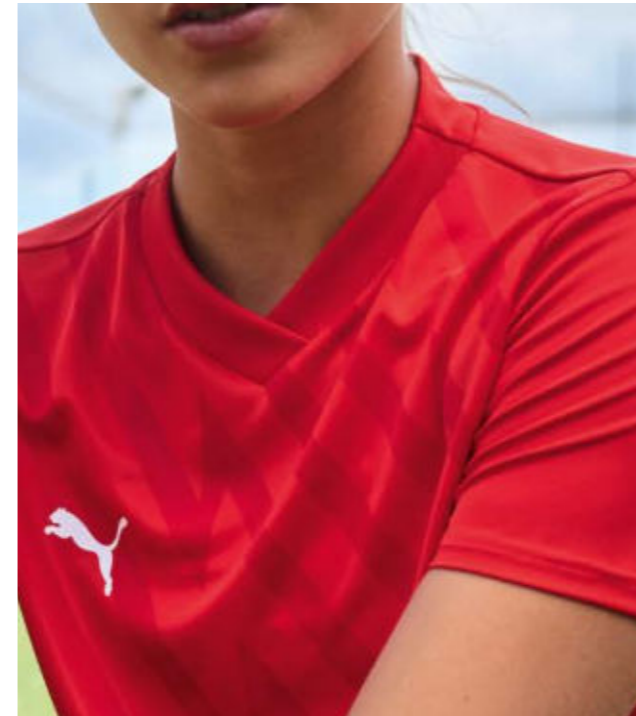

01

705754 teamGOAL Shorts Wmns

XS-XXL € 22.95*

Regular Fit • dryCELL • 100% recyceltes Polyester
Mesh-Einsätze an der Seite, elastischer Bund mit Zugband

01 PUMA Red-PUMA White • 02 Electric Blue Lemonade-PUMA White • 03 PUMA Black-PUMA White • 04 PUMA White-PUMA Black • 05 Sport Green-PUMA White • 06 PUMA Navy-PUMA White • 18 Team Light Blue-PUMA White • 60 Fresh Mint-PUMA Black • 61 Sun Stream-PUMA Black

Januar 2024 - 2025